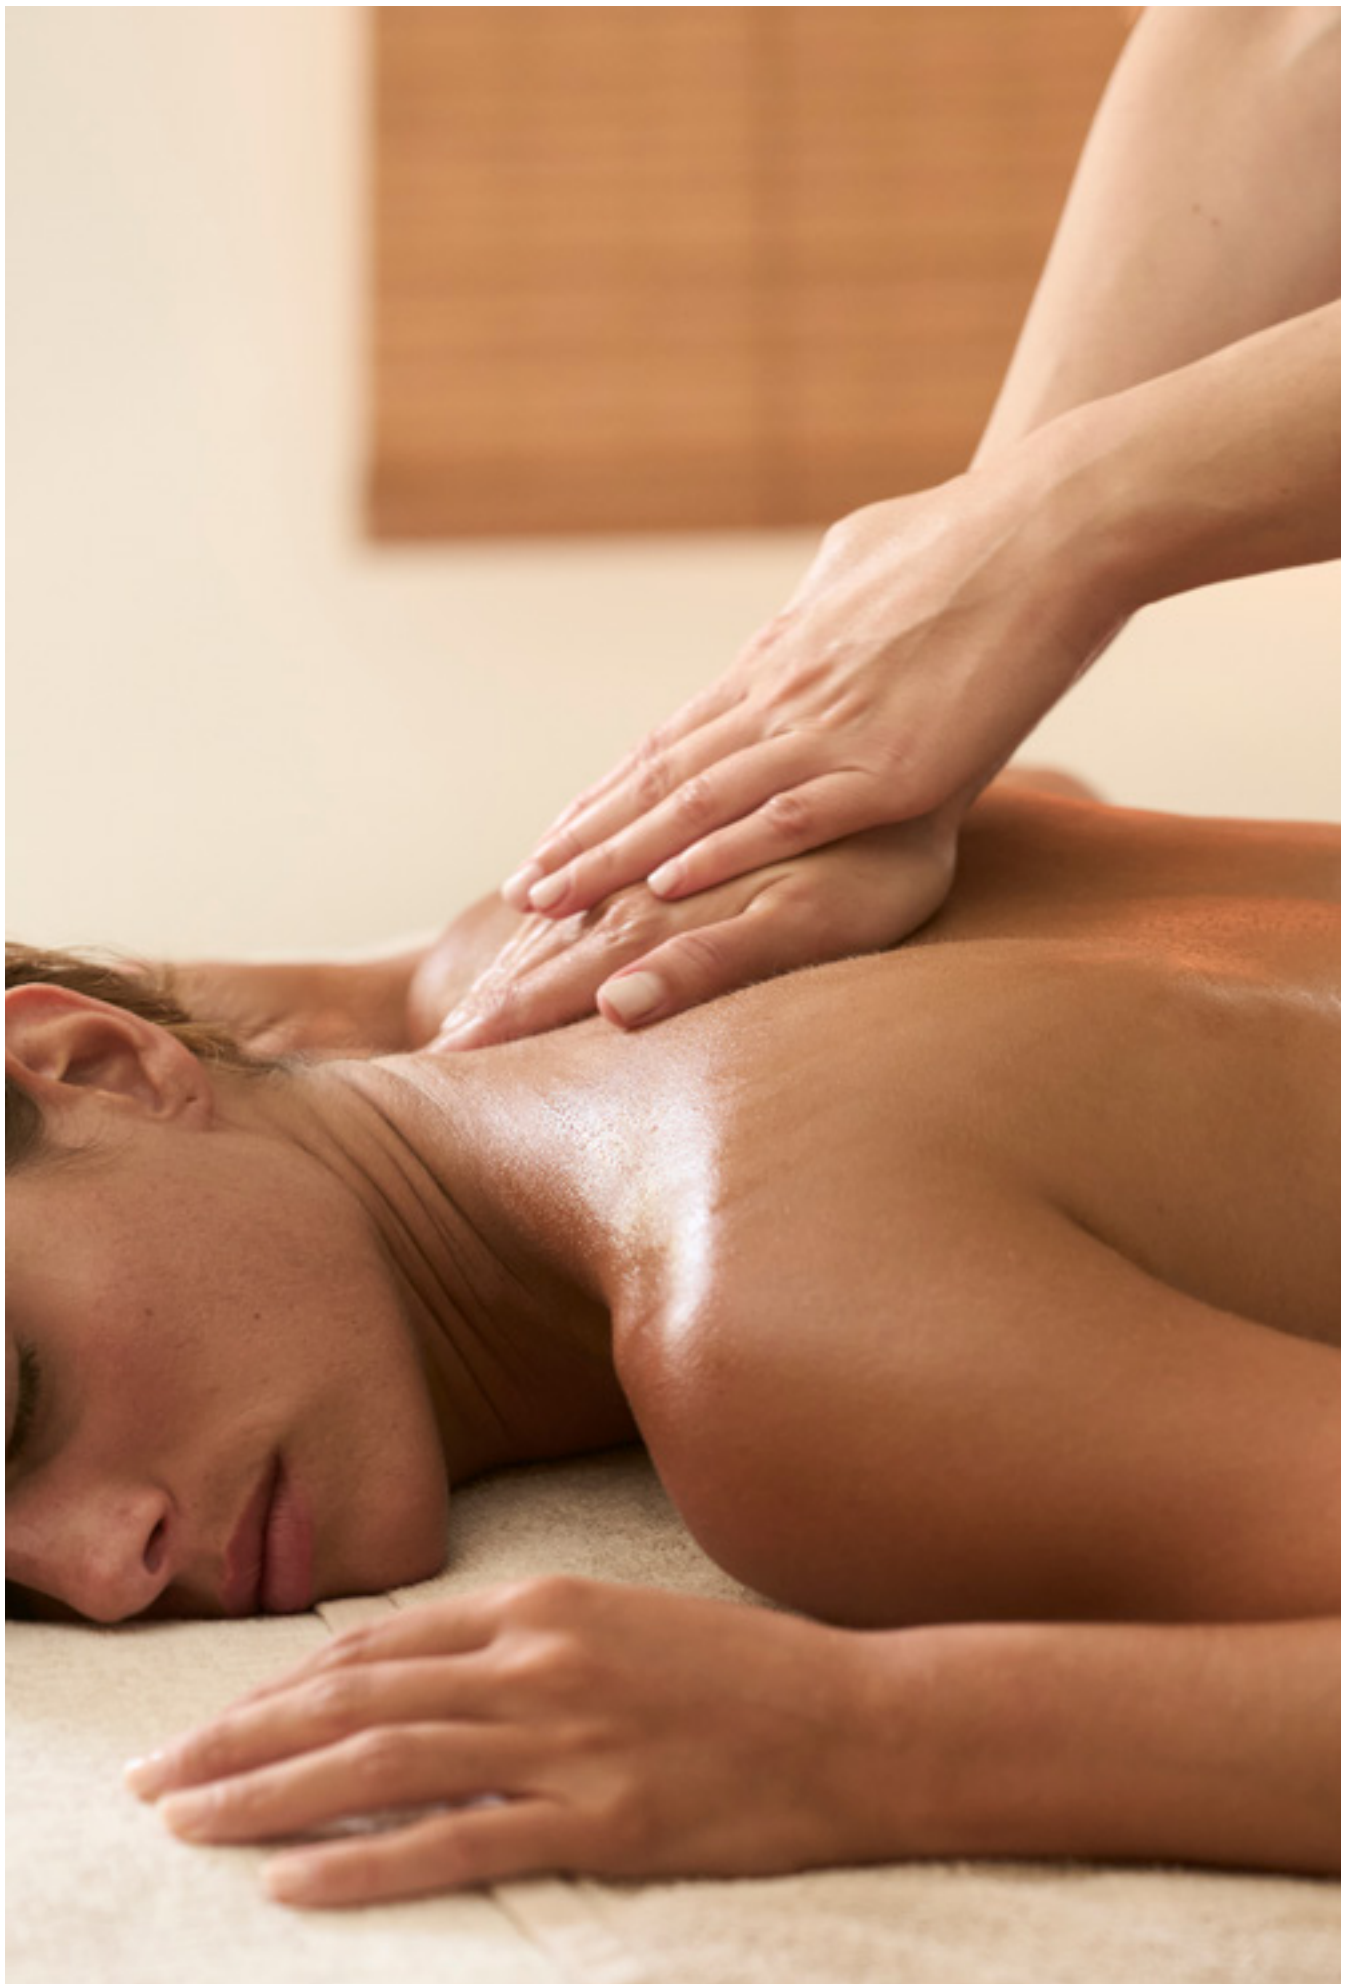

MOTHER-TO-BE MASSAGE

MIN—60

A calming and pampering experience, this treatment is the perfect way to release tension, reduce stiffness, and improve sleep patterns as you approach this important milestone in your life.

AROMATHERAPY MASSAGE

MIN—60

For deep relaxation, this blissfully balancing treatment nourishes the skin and the senses, relaxing and reviving body and spirit. The skin is nourished, the soul is nurtured, and a profound sense of inner peace prevails.

EXPRESS TREATMENTS

BACK, NECK AND SHOULDERS MASSAGE

A massage tailored to relieve tension in the shoulders, back, and neck, while stimulating the body's release of feel-good hormones.

MIN—30

FOOT MASSAGE

Focused on the feet, this treatment relieves tension in the calves, soles, and thighs while balancing the body's energy levels, revitalizing the senses, and boosting mood.

MIN—30

SCALP MASSAGE

Relieves tension in the head and neck, promoting deep relaxation and an overall sense of lightness.

MIN—30

NUMOMYKONOS

SPA ETIQUETTE

Please arrive 15 minutes before your appointment.

◆
Our spa team will provide a health history form before your treatment.